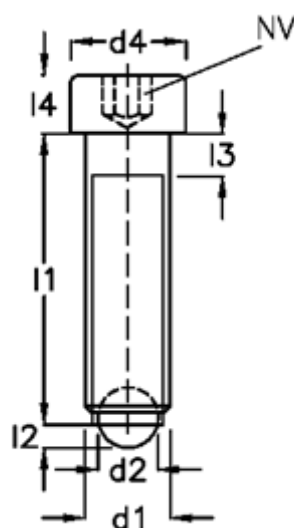

Data Sheet

Article number: 209277151

Description: E+G Screws with ball
GN 606-M16-80-AN

Measures

d1	= M16		l4 = 16
d2	= 12.0		
d3	= 10.7		
d4	= 24		
Internal hexagon	= 14.0		
l1	= 80		
l2	= 3.3		
l3	= 6.0		